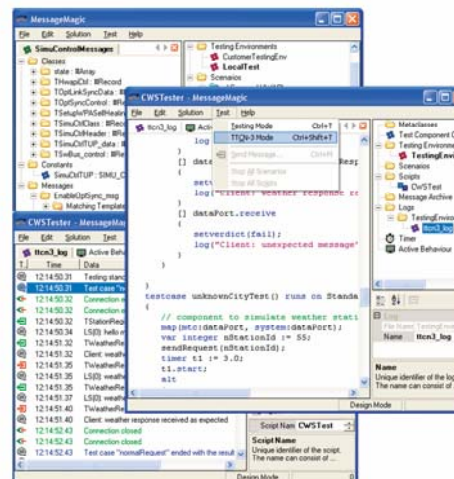

MessageMagic

TTCN-3 test development and execution platform

- ◆ TTCN-3 editor, compiler, and interpreter
- ◆ ASN.1 codecs: BER, CER and DER
- ◆ TTCN-3 asynchronous communication
- ◆ Multiple TTCN-3 test components
- ◆ TTCN-3 Run-Time Interface (TRI) in C/C++, Java, .NET
- ◆ TTCN-3 external functions
- ◆ User-friendly and intuitive GUI
- ◆ Automatic logging of message traffic
- ◆ Detailed visualization of message content
- ◆ Supports GUI driven exploratory testing
- ◆ Runs on Windows